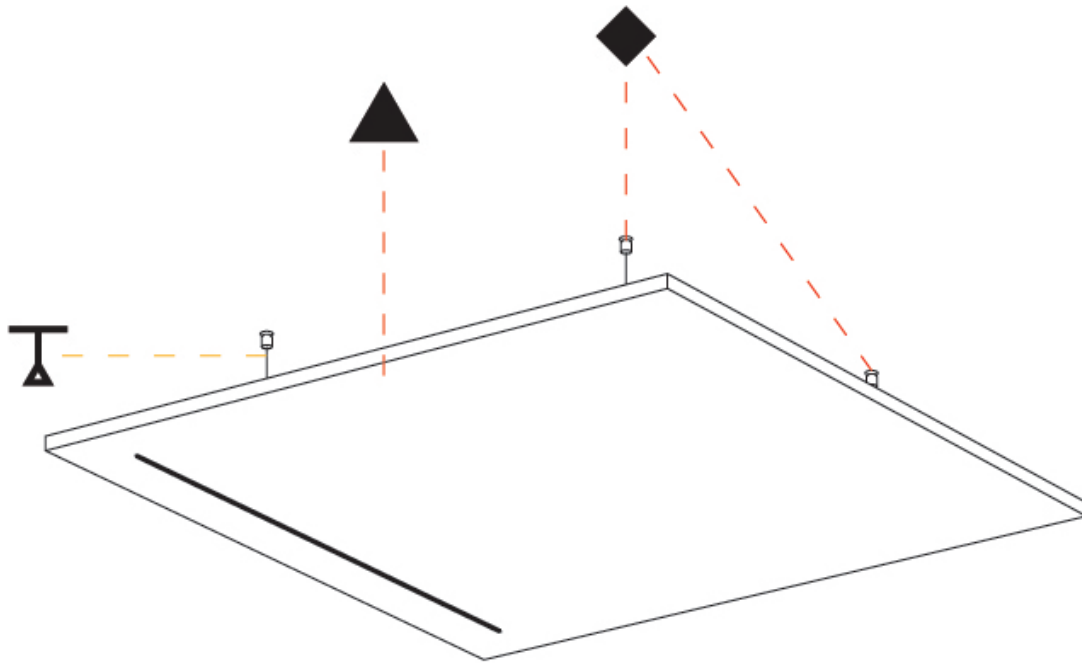

JUST BLACK ACOUSTIC SUSPENSION

A300692-

PROJECT _____

TYPE _____

SPECIFIER _____

QUANTITY _____

DATE _____

A